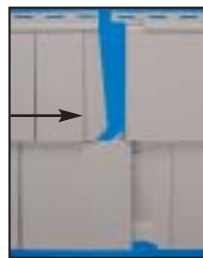

Cedar Discovery®

Cedar Discovery® locks tight every time with no missed tabs.