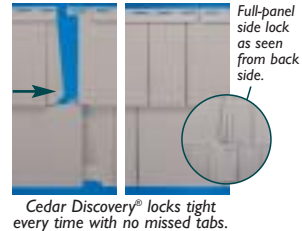

Full-Panel Side Lock

Cedar Discovery® provides a quantum leap over side tabs with a patented, full slide-in panel that makes side-to-side locking virtually error proof. Full-panel side locks go hand-in-groove with C-Lok™ System for the best, most secure installation available.