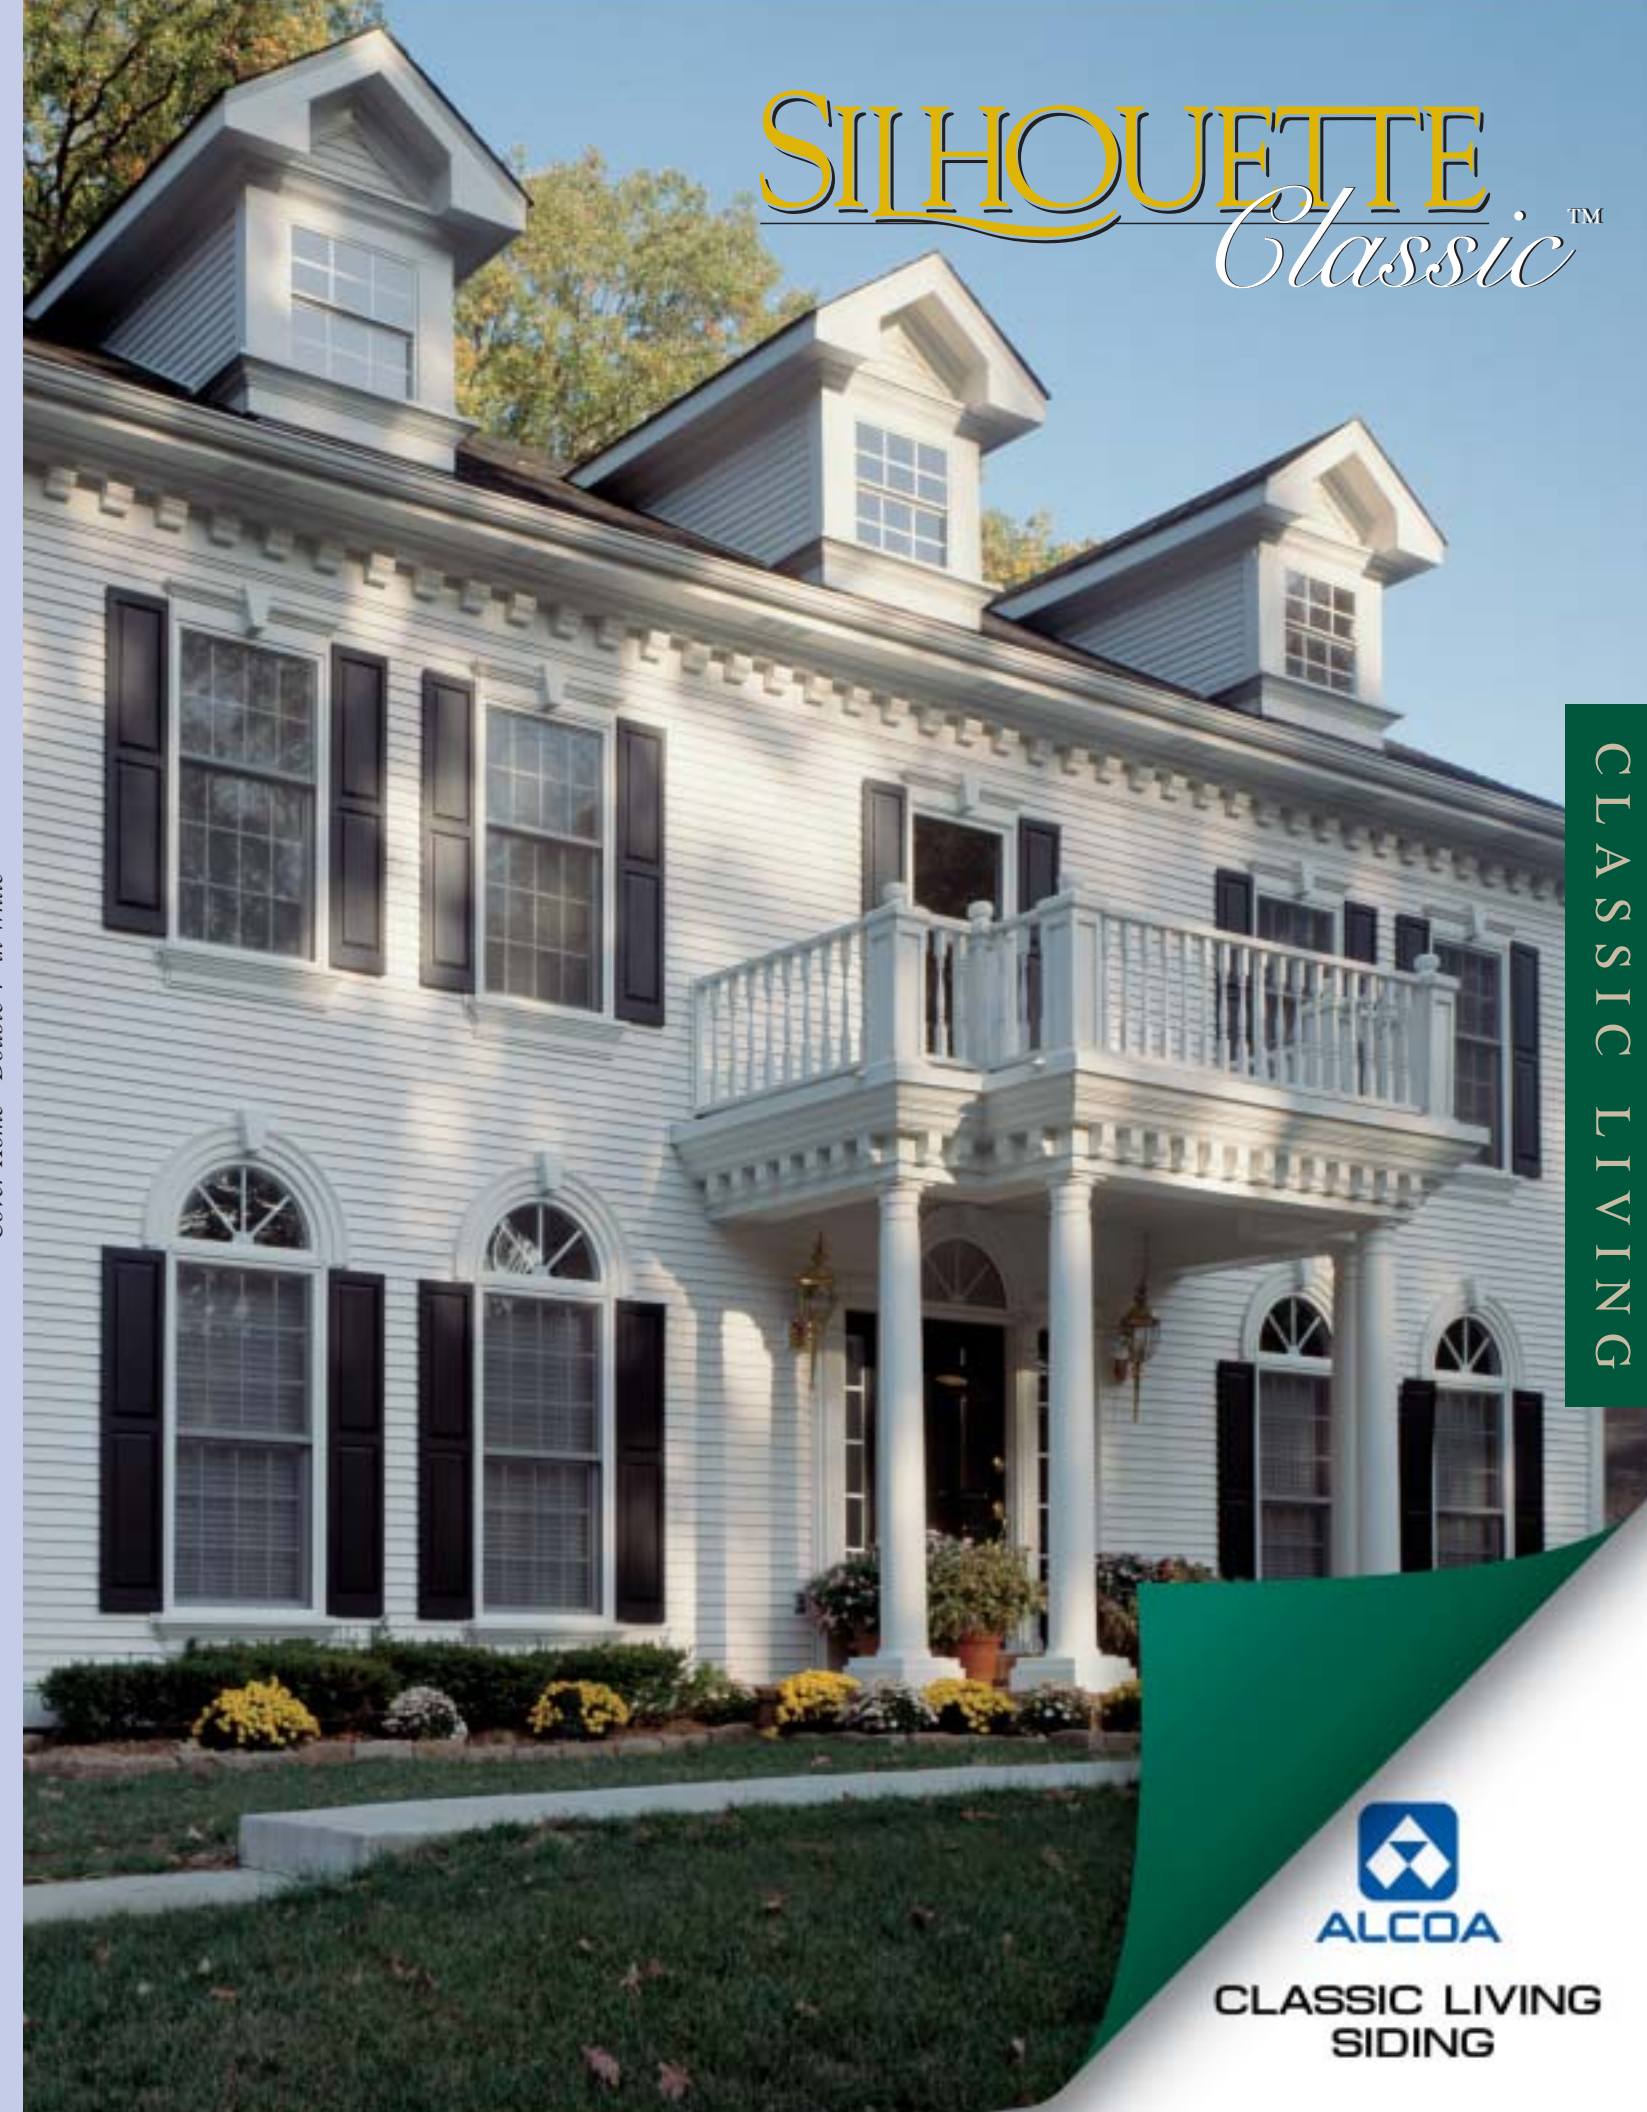

Cover Home - Double 4" in White

SILHOUETTE Classic™

CLASSIC LIVING

Omega Corporate Center • 1590 Omega Drive • Pittsburgh, PA 15205
1-800-962-6973 • www.alcoahomes.com